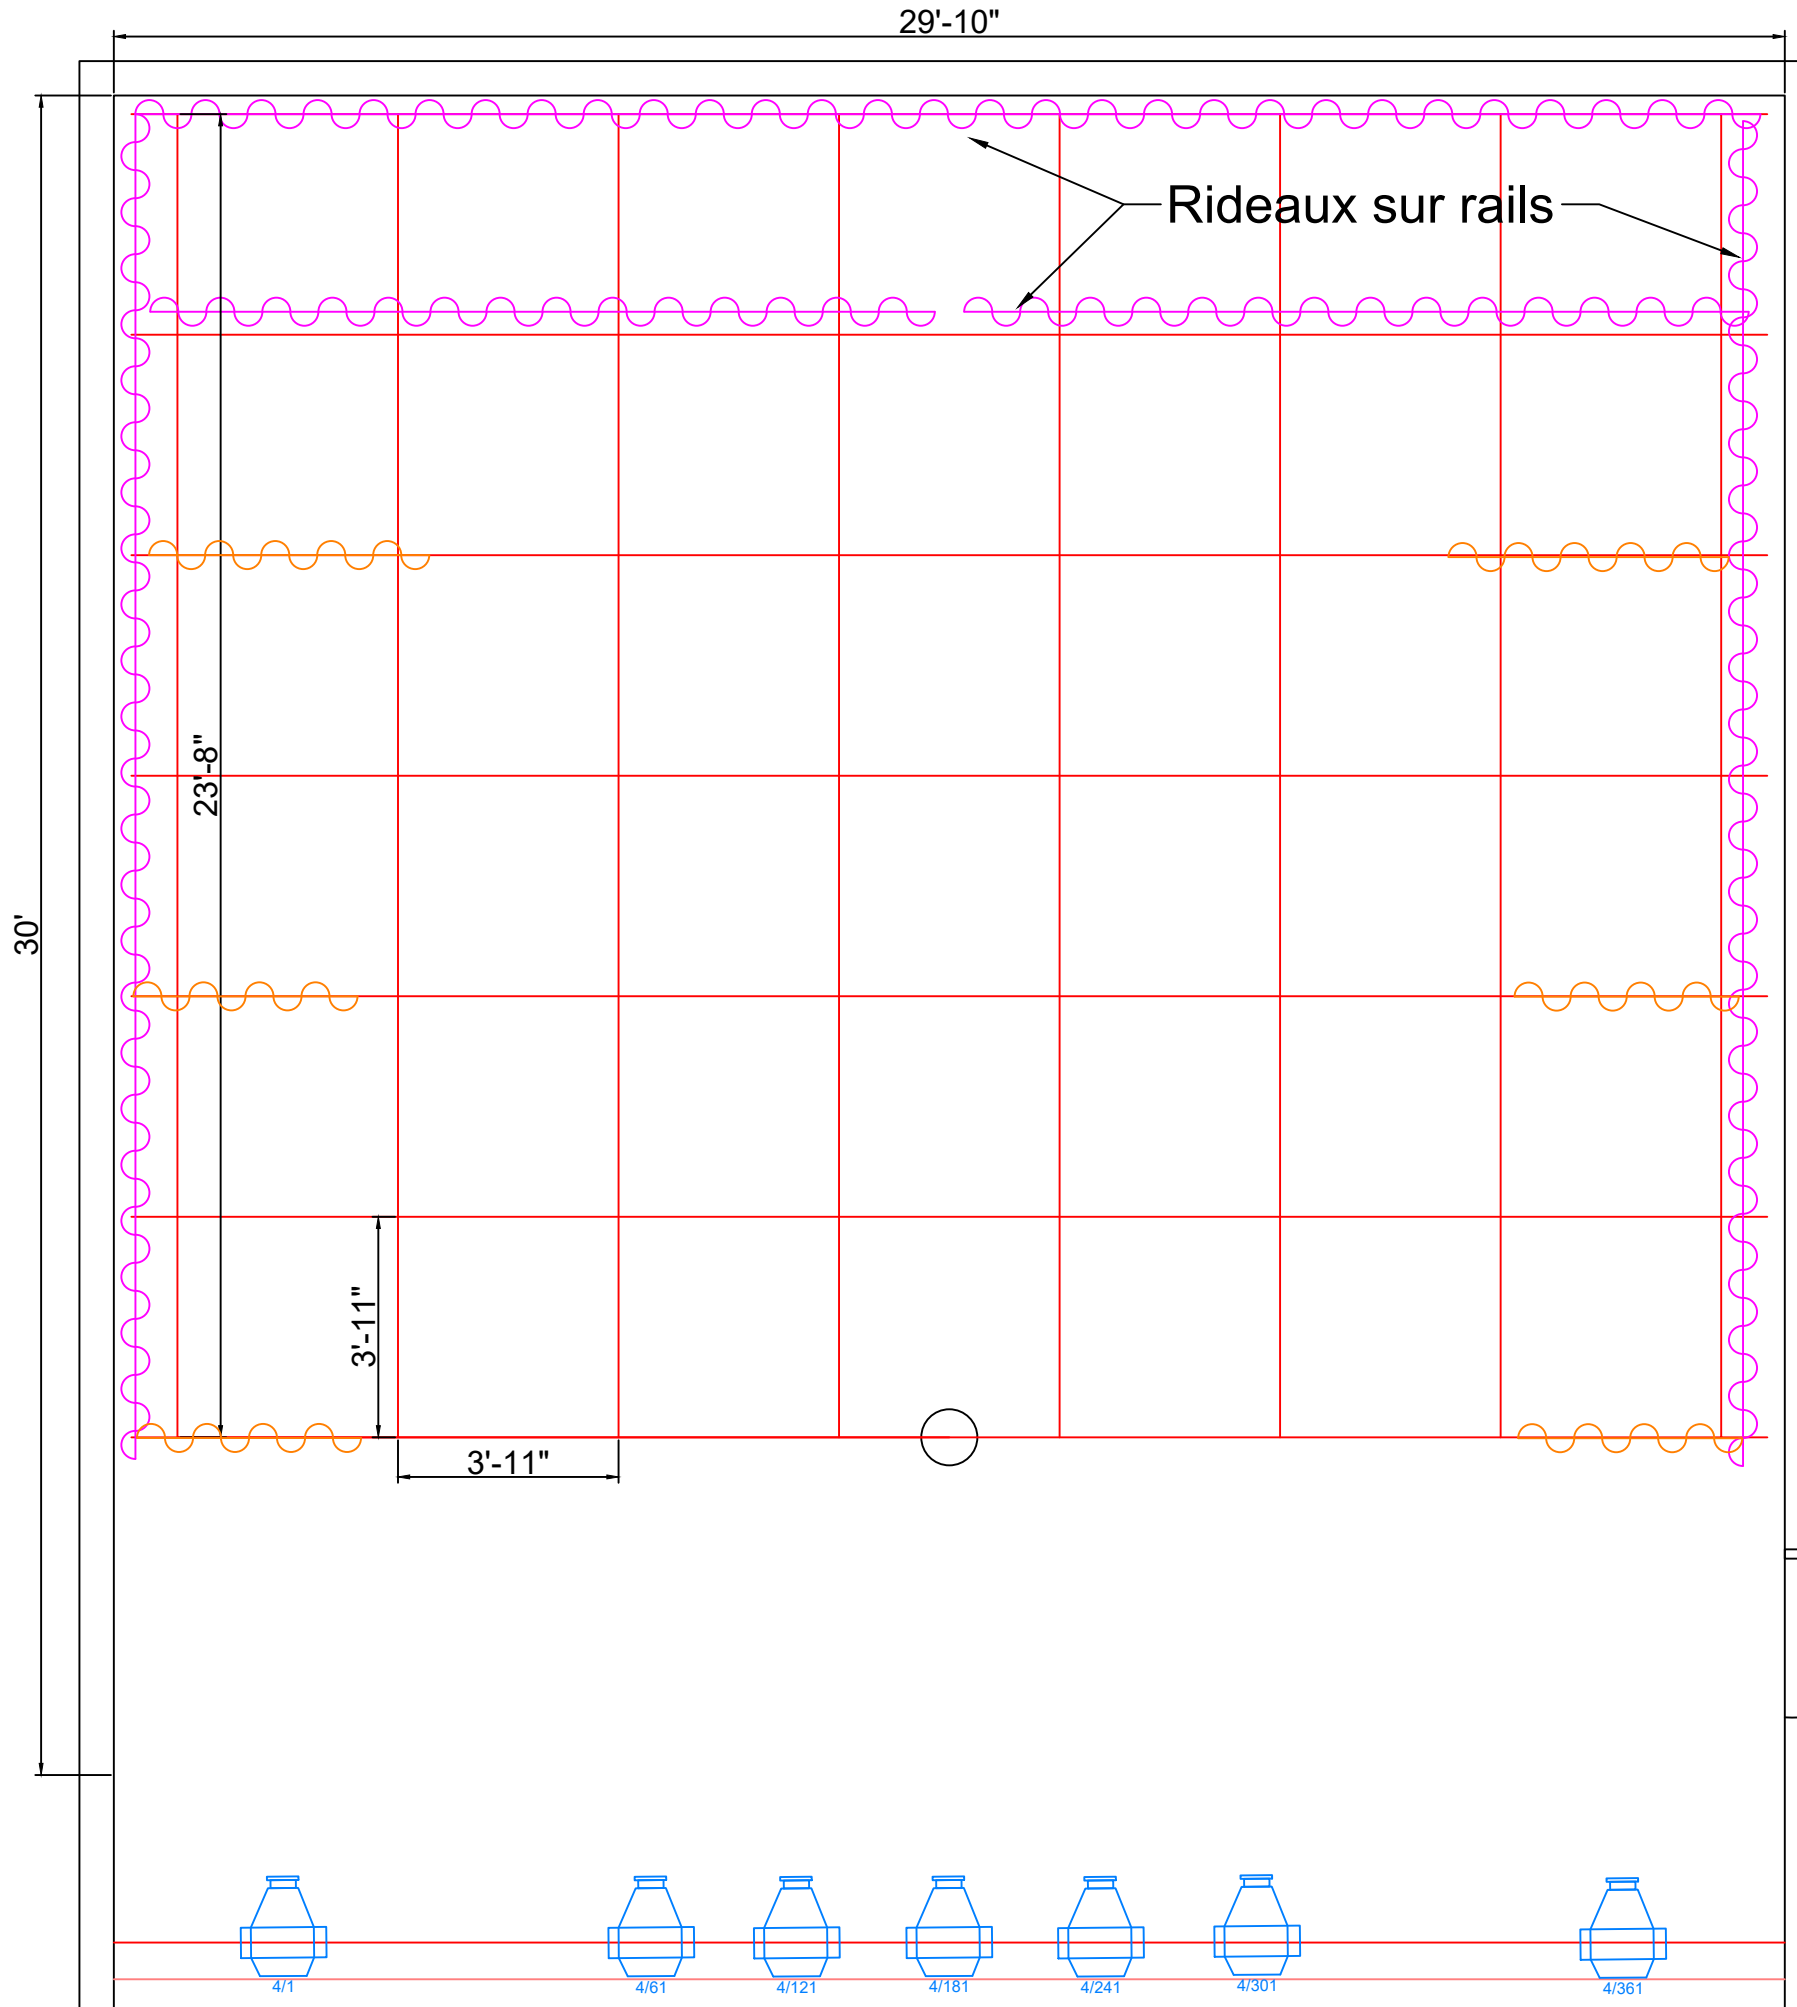

A grid of 10 columns and 5 rows, outlined in red. The grid is enclosed by a pink wavy border. A small black circle is positioned on the left side of the grid, centered vertically between the second and third rows.

Blank writing area with a dashed red line and a solid red line.

0/7 @  Ayrton Diablo TC (Fixe en FOH Seulement)

0/16 @ ETC LED S3 Leko avec canons  
19°-26°-36°-50°-25/50°

-  0/12 @ Canons 25/50°
-  0/6 @ Canons 50°
-  0/6 @ Canons 36°
-  0/6 @ Canons 26°
-  0/6 @ Canons 19°

0/16 @  ETC LED S3 Desire Fresnel

0/16 @  ETC Desire D40 (N-M-W-XW)

0/12 @  Boom 5' A Boom 5' ou 10'

0/12 @  Base au sol

0/12 @  Pendrellons 6' x 18'

**Titre:**

**De:**

**Présenté à:**  
L'Illusion, Théâtre de Marionnettes

**Grande Scène de**  
L'Illusion

**Date du Montage:**

**Plan par:**

**Notes:**