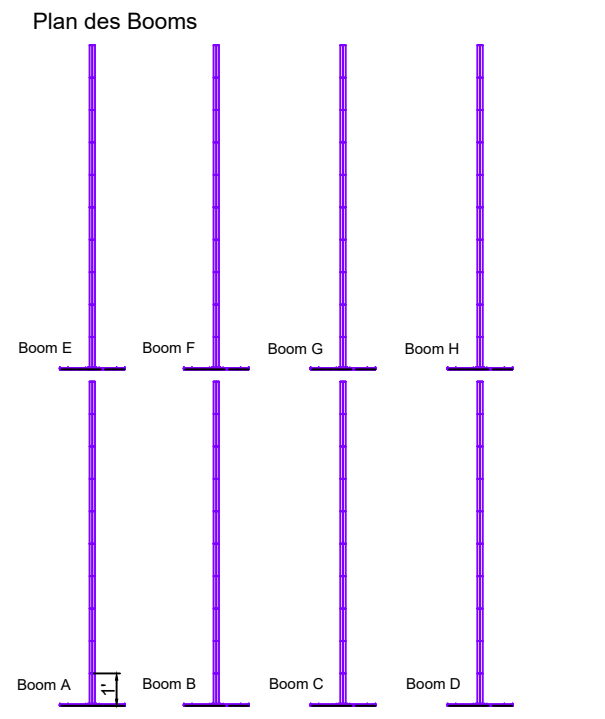

A grid of 10 columns and 5 rows, outlined in red. The grid is enclosed by a pink wavy border. A small black circle is positioned on the left side of the grid, centered vertically between the second and third rows.

Blank writing area with a dashed red line and a solid red line.

0/7 @  Ayrton Diablo TC (Fixe en FOH Seulement)

0/16 @ ETC LED S3 Leko avec canons  
19°-26°-36°-50°-25/50°

-  0/12 @ Canons 25/50°
-  0/6 @ Canons 50°
-  0/6 @ Canons 36°
-  0/6 @ Canons 26°
-  0/6 @ Canons 19°

0/16 @  ETC LED S3 Desire Fresnel

0/16 @  ETC Desire D40 (N-M-W-XW)

0/12 @  Boom 5' A Boom 5' ou 10'

0/12 @  Base au sol

0/12 @  Pendrellons 6' x 18'

**Titre:**

**De:**

**Présenté à:**  
L'Illusion, Théâtre de Marionnettes

**Grande Scène de**  
L'Illusion

**Date du Montage:**

**Plan par:**

**Notes:**